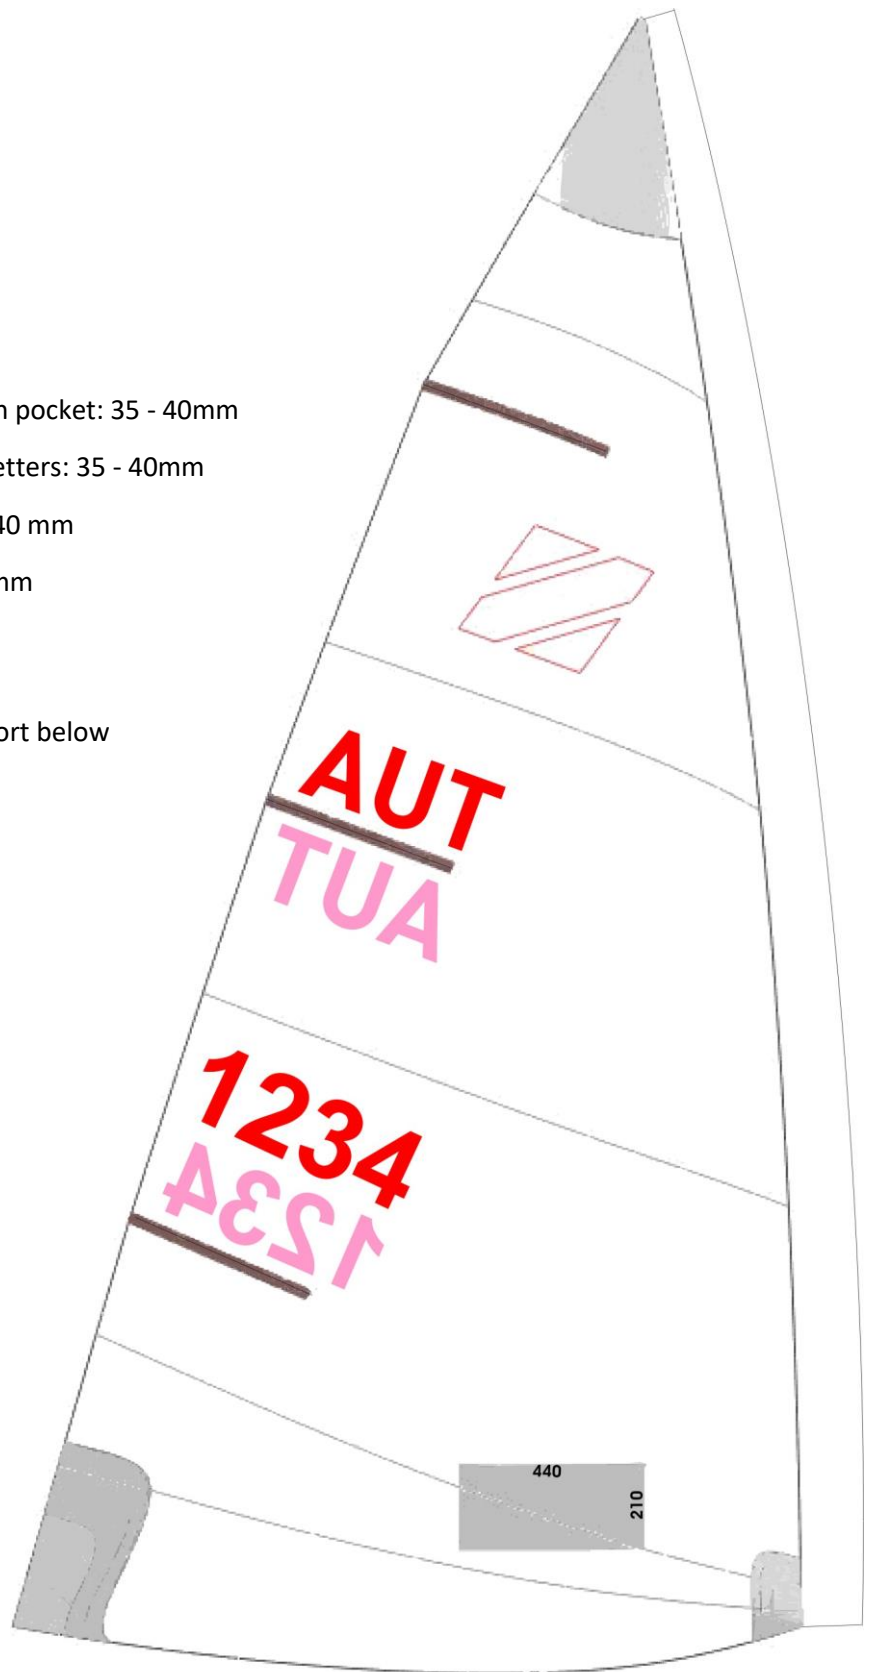

ZOOM 8 National Letters and Sail Numbers, Logo

font: DIN Alternate Bolt 230

colour: red RAL 3028

height: 235 – 240 mm

width: 155 - 160 mm

thickness: 35 - 40 mm

distance numbers and letters to batten pocket: 35 - 40mm

space between adjoining numbers or letters: 35 - 40mm

space between rows of numbers: 35 - 40 mm

Distance closed to the leech: 55 - 60mm

position letters and numbers:

starboard above and port below

ZOOM 8 SAIL

ALL SAIL DIMENSIONS ARE
MAXIMUM DIMENSIONS (mm)
NO HEADBOARD ALLOWED
ERS SECTION G