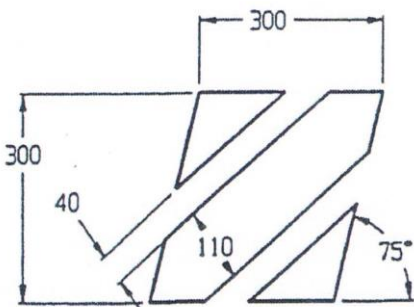

ZOOM 8 National Letters and Sail Numbers, Logo

font: DIN Alternate Bolt 230

colour: red RAL 3028

height: 235 – 240 mm

width: 155 - 160 mm

thickness: 35 - 40 mm

distance numbers and letters to batten pocket: 35 - 40mm

space between adjoining numbers or letters: 35 - 40mm

space between rows of numbers: 35 - 40 mm

Distance closed to the leech: 55 - 60mm

position letters and numbers:

starboard above and port below

ZOOM 8 SAIL

ALL SAIL DIMENSIONS ARE
MAXIMUM DIMENSIONS (mm)
NO HEADBOARD ALLOWED
ERS SECTION G